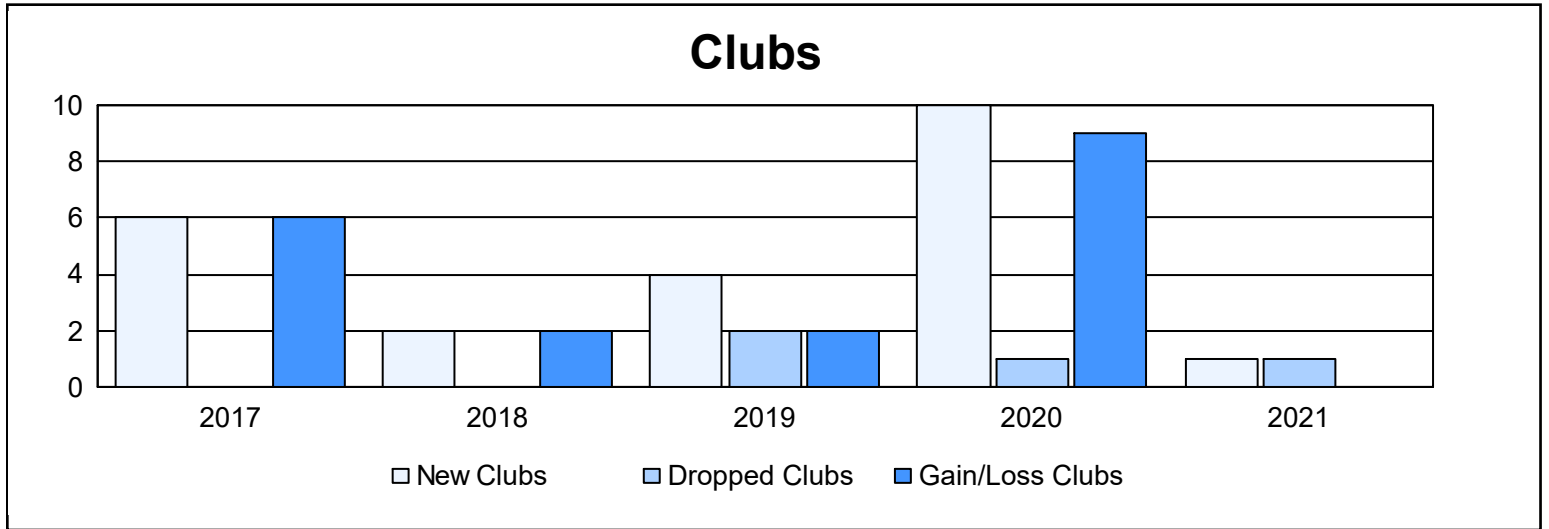

Year	New Clubs	Dropped Clubs	Gain/ Loss Clubs	New Members	Charter Members	Reinstate Members	Transfer Members	Total Member Added	Total Members Dropped	Gain/ Loss Members
2016-2017	6	0	6	77	133	1	0	211	58	153
2017-2018	2	0	2	207	61	3	12	283	130	153
2018-2019	4	2	2	101	115	2	2	220	161	59
2019-2020	10	1	9	183	248	6	2	439	133	306
2020-2021	1	1	0	47	20	0	0	67	299	-232
<b>Average</b>	<b>5</b>	<b>1</b>	<b>4</b>	<b>123</b>	<b>115</b>	<b>2</b>	<b>3</b>	<b>244</b>	<b>156</b>	<b>88</b>

### Membership Composition June 2021 Cumulative