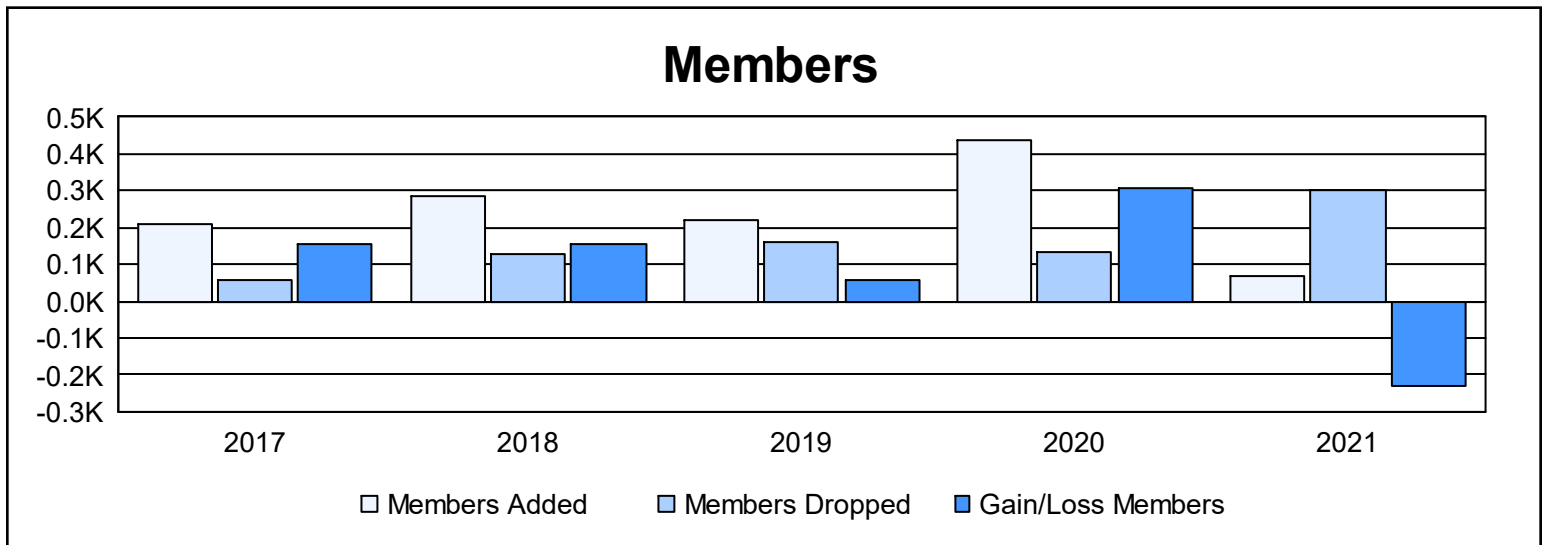

Year	New Clubs	Dropped Clubs	Gain/ Loss Clubs	New Members	Charter Members	Reinstate Members	Transfer Members	Total Member Added	Total Members Dropped	Gain/ Loss Members
2016-2017	6	0	6	77	133	1	0	211	58	153
2017-2018	2	0	2	207	61	3	12	283	130	153
2018-2019	4	2	2	101	115	2	2	220	161	59
2019-2020	10	1	9	183	248	6	2	439	133	306
2020-2021	1	1	0	47	20	0	0	67	299	-232
<b>Average</b>	<b>5</b>	<b>1</b>	<b>4</b>	<b>123</b>	<b>115</b>	<b>2</b>	<b>3</b>	<b>244</b>	<b>156</b>	<b>88</b>

### Membership Composition June 2021 Cumulative