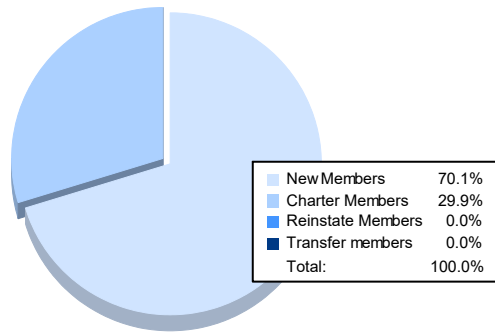

Year	New Clubs	Dropped Clubs	Gain/ Loss Clubs	New Members	Charter Members	Reinstate Members	Transfer Members	Total Member Added	Total Members Dropped	Gain/ Loss Members
2016-2017	6	0	6	77	133	1	0	211	58	153
2017-2018	2	0	2	207	61	3	12	283	130	153
2018-2019	4	2	2	101	115	2	2	220	161	59
2019-2020	10	1	9	183	248	6	2	439	133	306
2020-2021	1	1	0	47	20	0	0	67	299	-232
<b>Average</b>	<b>5</b>	<b>1</b>	<b>4</b>	<b>123</b>	<b>115</b>	<b>2</b>	<b>3</b>	<b>244</b>	<b>156</b>	<b>88</b>

### Membership Composition June 2021 Cumulative